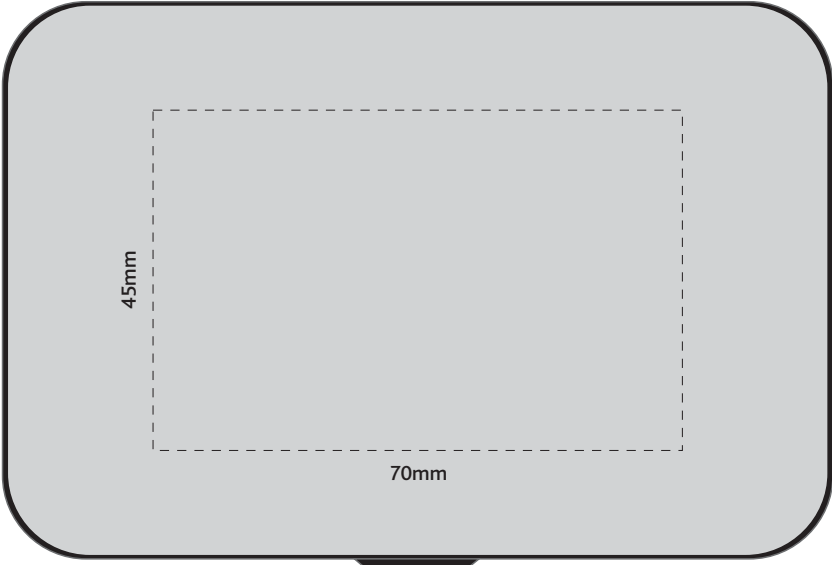

Actual Size: 100% when viewed on A4 paper

Pad Print

Laser Engraving

 Engraves to Oxidised White