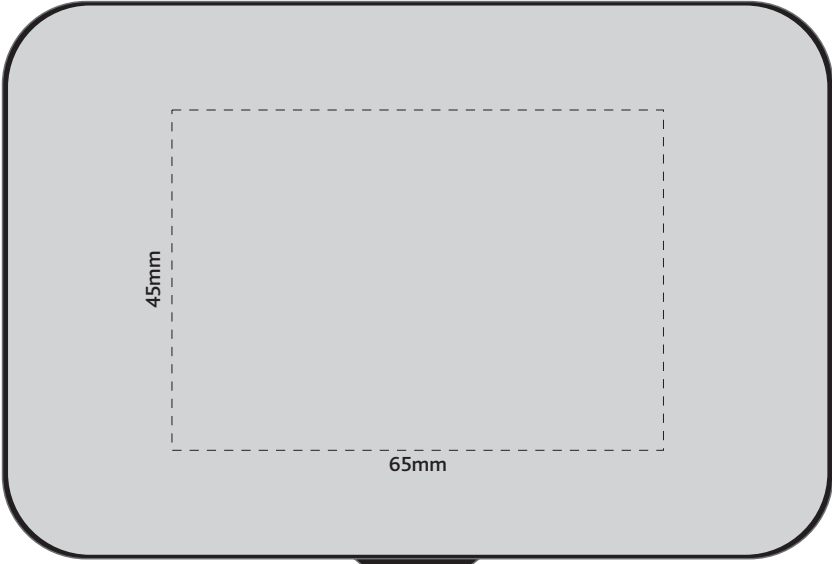

Actual Size: 100% when viewed on A4 paper

Pad Print

Laser Engraving

 Engraves to Oxidised White